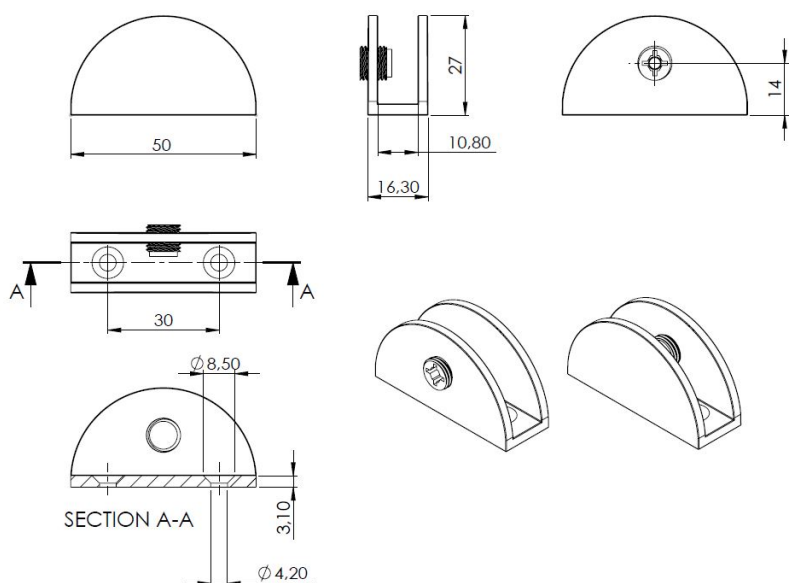

PRODUCT SHEET

Description:

Shelf Support "Half-Moon", Black Finish, 50x27x16mm, 4-8mm Glass, W/2 Mounting Holes \varnothing 4mm, Tightning Screw W/Hex Hole, 4mm

Item number:

22.02.570-4

Units	Box	Carton	HS Code	Barcode
Pcs.	1	200	8302420090	 5704866510127